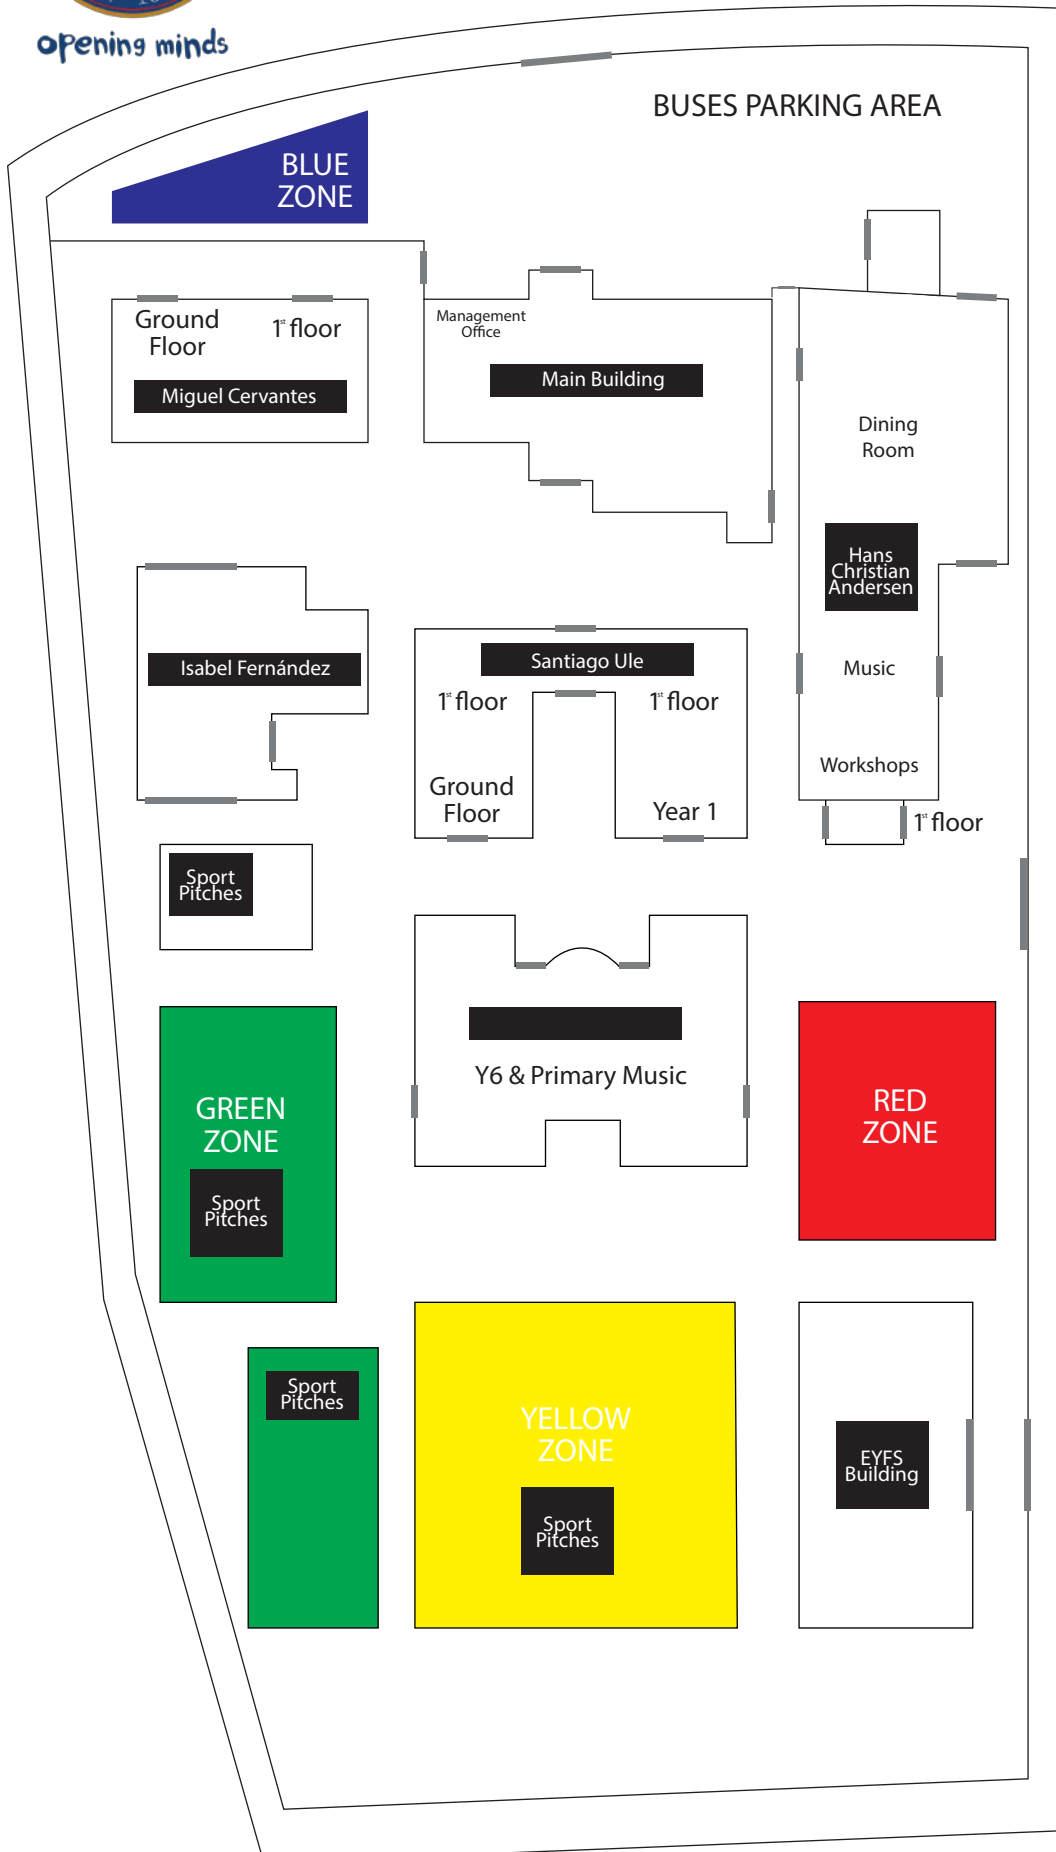

NEWTON COLLEGE EMERGENCY PLAN

opening minds

GREEN ZONE

* Primary (Y1, Y2, Y3, Y4, Y5 & Y6)

BLUE ZONE

* All pupils in Secondary & Sixth Form based in Miguel Cervantes
* Main Building & Visitors
* Kitchen & cleaning staff

YELLOW ZONE

* All pupils in Secondary & Sixth Form based in Pablo Picasso & Hans Christian Andersen.

RED ZONE

* Infant (Reception & Nursery)

ZONA VERDE

* Primaria (Y1, Y2, Y3, Y4, Y5 & Y6)

ZONA AZUL

* Todos los alumnos de Secundaria y Bachillerato en Miguel Cervantes.
* Edificio principal y visitantes.
* Personal de cocina y limpieza

ZONA AMARILLA

* Todos los alumnos de Secundaria y Bachillerato en Pablo Picasso & Hans Christian Andersen.

ZONA ROJA

* Infantil (Reception & Nursery)